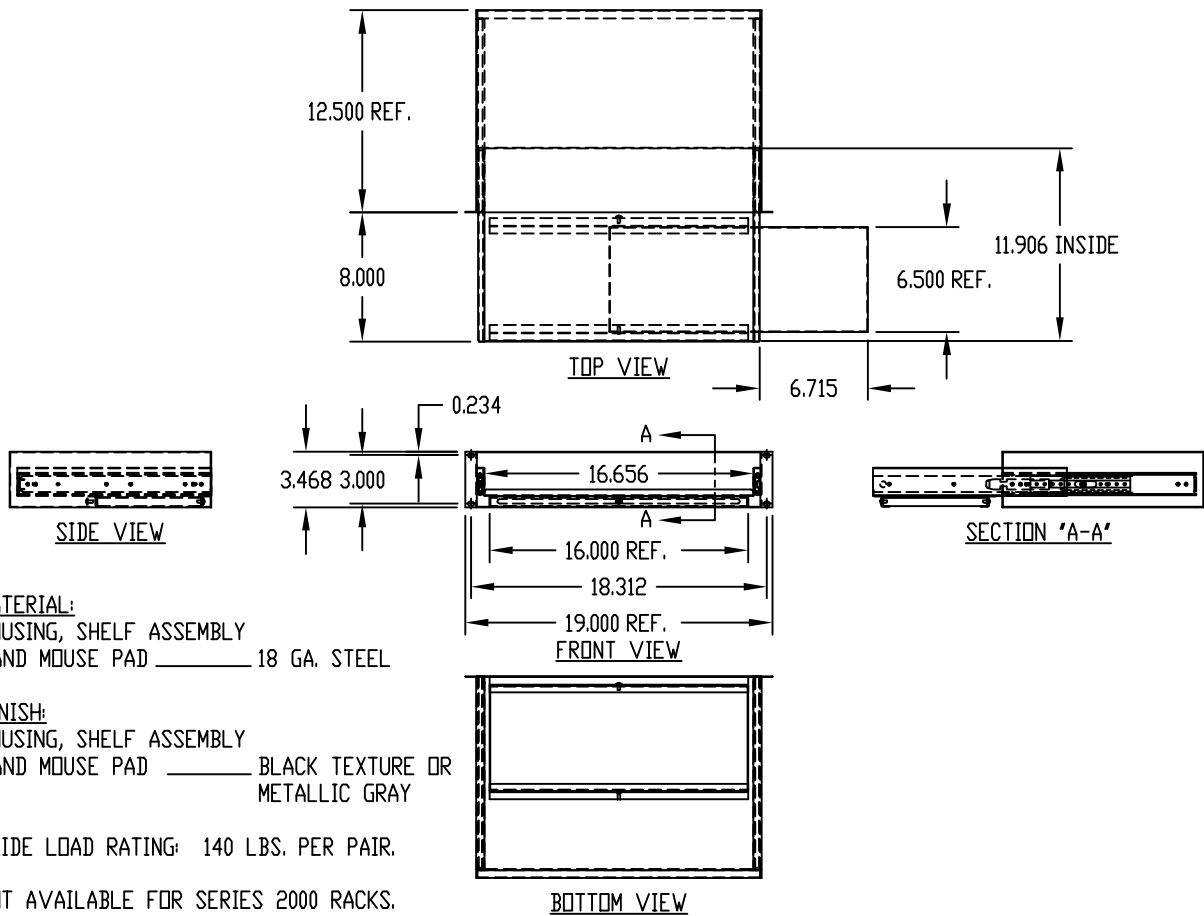

PART NAME

KEYBOARD SHELF ASSEMBLY - 19" P.S.

PART No.

KS-1785

**MATERIAL:**  
HOUSING, SHELF ASSEMBLY  
AND MOUSE PAD \_\_\_\_\_ 18 GA. STEEL

**FINISH:**  
HOUSING, SHELF ASSEMBLY  
AND MOUSE PAD \_\_\_\_\_ BLACK TEXTURE OR  
METALLIC GRAY

SLIDE LOAD RATING: 140 LBS. PER PAIR.

NOT AVAILABLE FOR SERIES 2000 RACKS.

PART NAME

KEYBOARD SHELF ASSEMBLY - 23" P.S.

PART No.

KS-1787

**MATERIAL:**  
HOUSING, SHELF ASSEMBLY  
AND MOUSE PAD \_\_\_\_\_ 18 GA. STEEL

**FINISH:**  
HOUSING, SHELF ASSEMBLY  
AND MOUSE PAD \_\_\_\_\_ BLACK TEXTURE OR  
METALLIC GRAY

SLIDE LOAD RATING: 140 LBS. PER PAIR.