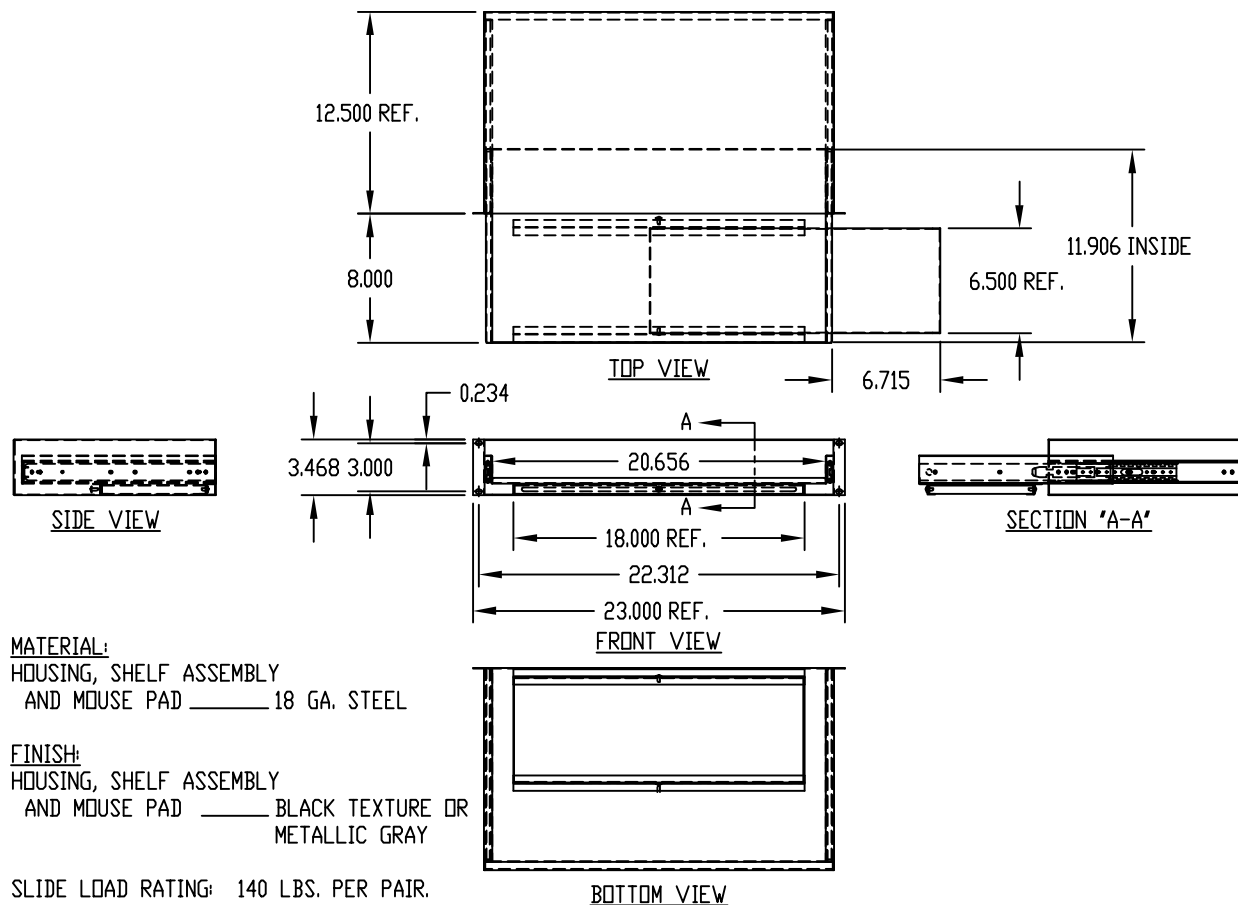

SLIDE LOAD RATING: 140 LBS. PER PAIR.

NOT AVAILABLE FOR SERIES 2000 RACKS.

PART NAME

KEYBOARD SHELF ASSEMBLY - 23" P.S.

PART No.

KS-1787

**MATERIAL:**  
HOUSING, SHELF ASSEMBLY  
AND MOUSE PAD \_\_\_\_\_ 18 GA. STEEL

**FINISH:**  
HOUSING, SHELF ASSEMBLY  
AND MOUSE PAD \_\_\_\_\_ BLACK TEXTURE OR  
METALLIC GRAY

SLIDE LOAD RATING: 140 LBS. PER PAIR.